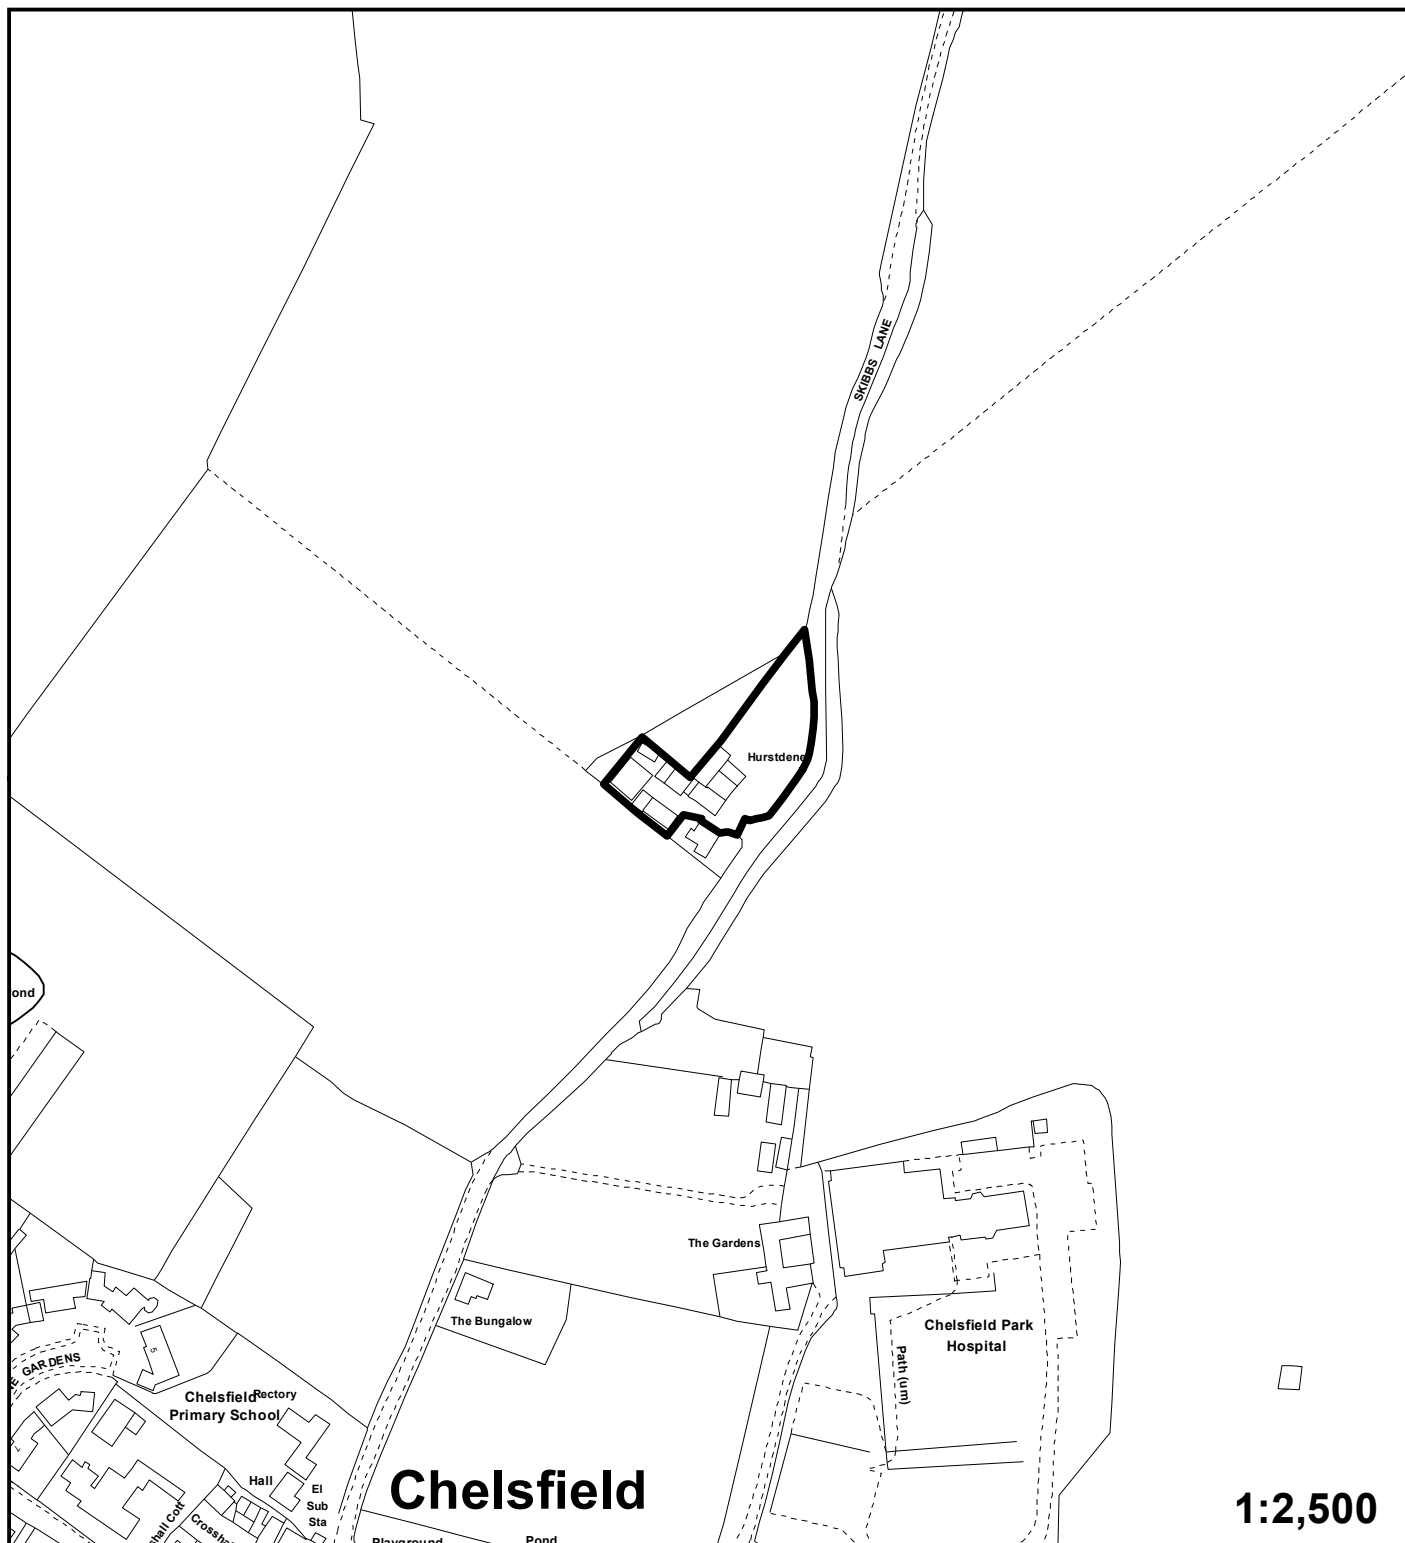

Application: 13/04272/REG4

Address: The Forge, Skibbs Lane, Orpington, BR6 7RH.

Proposal:

"This plan is provided to identify the location of the site and should not be used to identify the extent of the application site"
© Crown copyright and database rights 2014. Ordnance Survey 100017661.